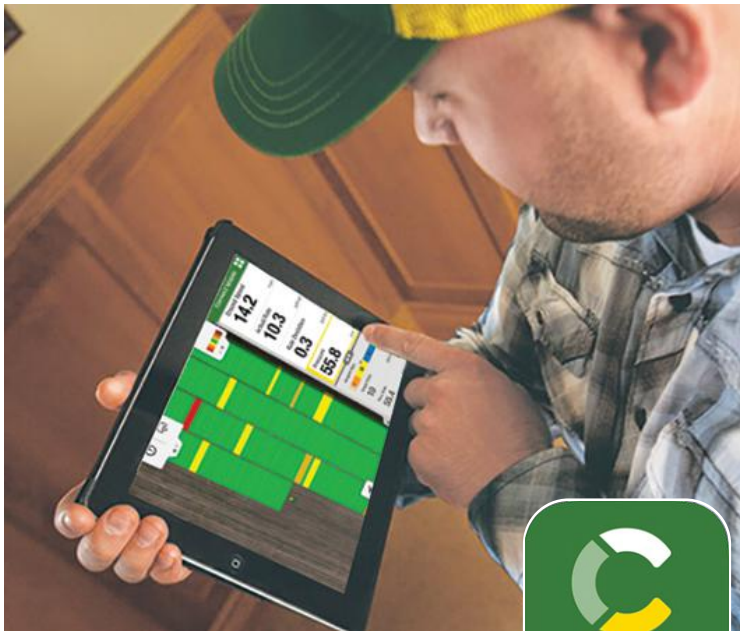

Not just for planters!

CONNECT MOBILE

From planting to harvest, Kibble Equipment technology options seamlessly connect your machines, people, technology, and insights to give you an advantage all year long.

- ▶ Monitor the performance of your combine, planter, or sprayer
- ▶ Understand what adjustments can improve the job performance
- ▶ Analyze detailed machine information to maximize results from the work you do to make better decisions in the future