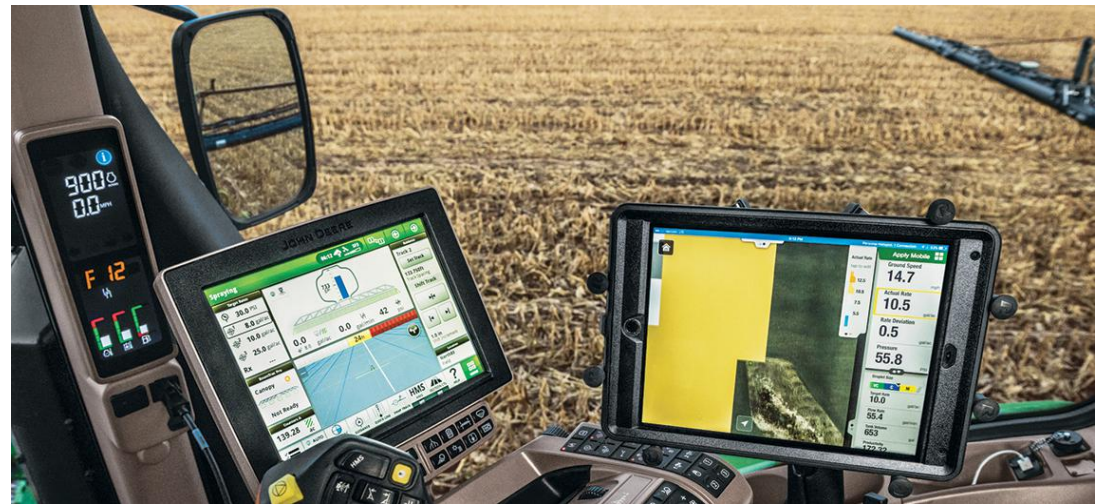

Not just for planters!

CONNECT MOBILE

From planting to harvest, Kibble Equipment technology options seamlessly connect your machines, people, technology, and insights to give you an advantage all year long.

- ▶ Monitor the performance of your combine, planter, or sprayer
- ▶ Understand what adjustments can improve the job performance
- ▶ Analyze detailed machine information to maximize results from the work you do to make better decisions in the future